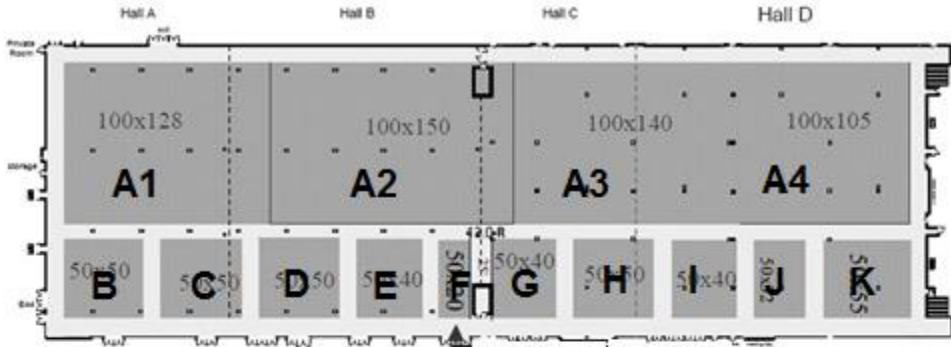

Bismarck Tribune
SPORTS SHOW

Exhibit Hall 2017 Layout

Lower Level Lobby

South Hallway #16

Upper Level Lobby

Arena 2017 Layout