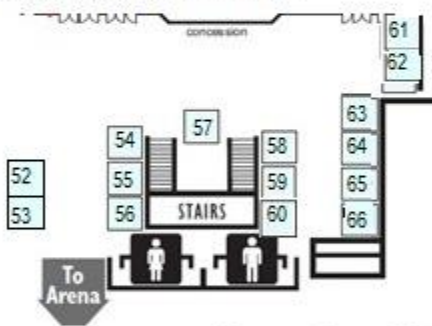

Bismarck Tribune
SPORTS SHOW

Exhibit Hall 2017 Layout

Lower Level Lobby

South Hallway #16

Upper Level Lobby

Arena 2017 Layout